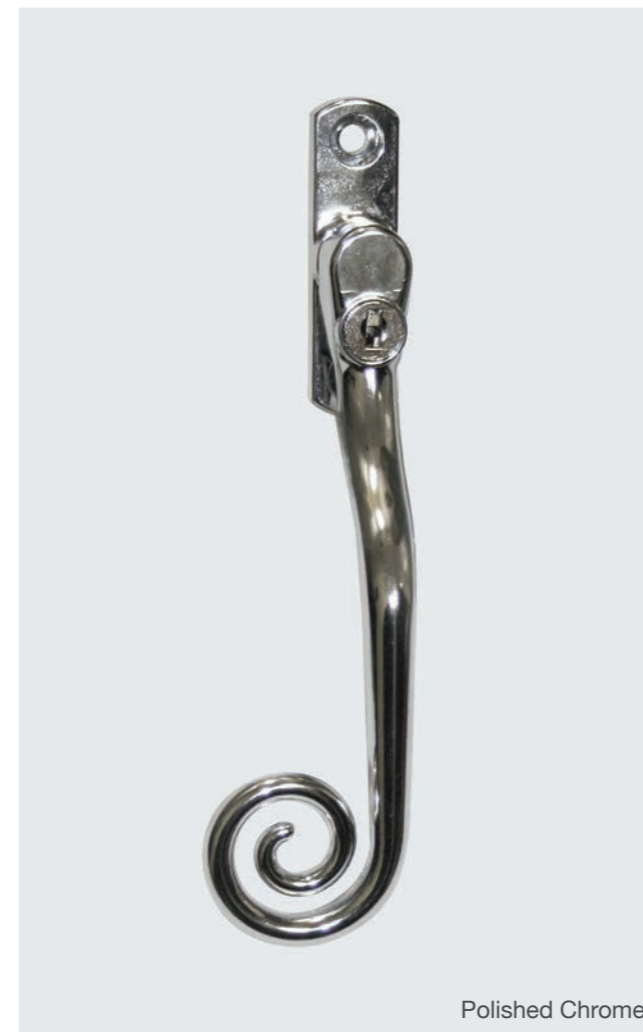

Monkey Tail

Polished Chrome