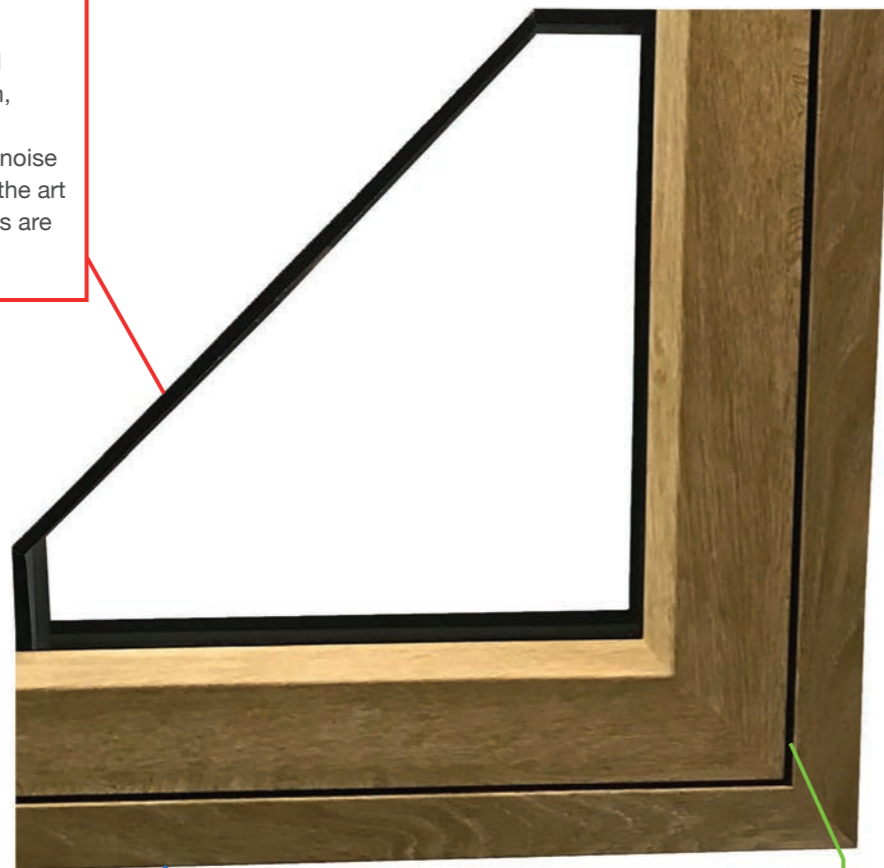

ATTENTION TO DETAIL

The choice is yours

When you think of seamless design, what comes to mind? A quality finish? Sleek sightlines? Uniformity and exceptional flow? The list continues, but with our seamless designs you get all of this and more.

The R10s Flush Fit is all about offering the customer more choice. Many of our competitors will offer a mechanical joint only. However in addition to the welded joint we offer a seamless option that takes the product to a whole new level.

HeatGuard is a thermal efficient glazing system, if you are looking for additional warmth and noise reduction, our state of the art HeatGuard glazing units are the perfect fit.

HomeGuard is a carefully selected range of locks to ensure performance meets British standards for enhanced security. Strong, safe and secure for a guaranteed peace of mind.

SEAMLESS

R10s is built using patented welded construction, providing extra strength and a unique sleek appearance.

HARDWARE OPTIONS

Personalise your windows

We offer a variety of handles and stays to enable you to really personalise your R10s windows. With monkey tail and pear drop styles, in addition to our standard cranked handles, you can be sure to compliment the look and feel of your home.

Available in 7 different finishes, there is one to suit the decor of every home, whether it be modern, contemporary or rustic farmhouse.