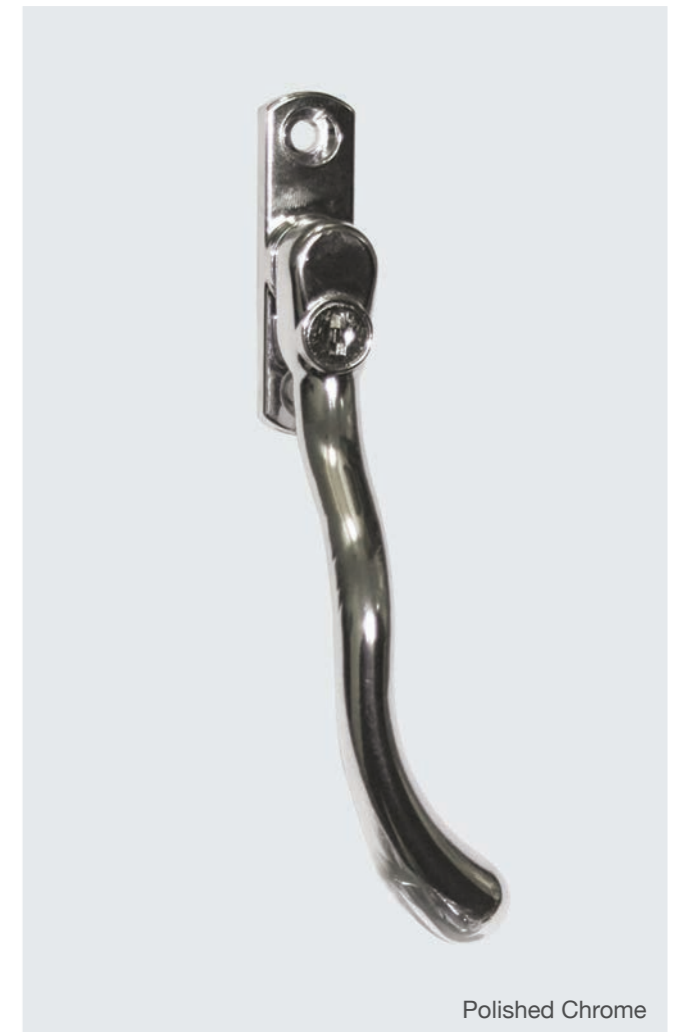

Polished Chrome

Pear Drop

Polished Chrome

Other finishes available: