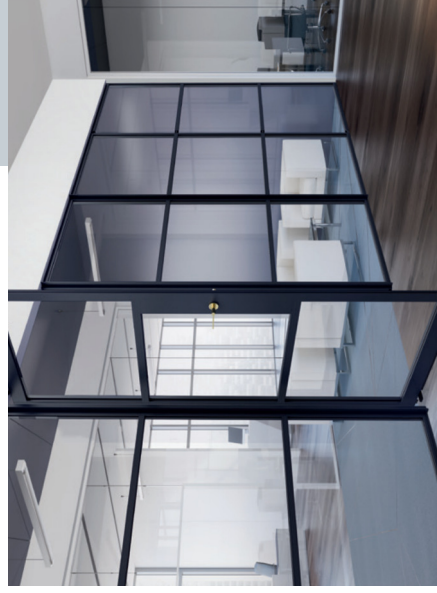

ALU SPACE

INTERIOR SCREEN & DOOR SYSTEM

Creating Living Spaces
Make it Smart

An Appreciation of Space

The Smart AluSpace Interior Screening System features elegant slim lines to create a light and airy interior environment.

Smart AluSpace Screen can be designed to divide or delineate both residential and commercial spaces, while at the same time providing an effective acoustic barrier.

With a choice of hinged single and double doors, as well as pivot and sliding options to accompany the stylish fixed glazed screen, this flexible and versatile system provides almost limitless design options.

✦ *Designed to divide or delineate both residential and commercial spaces, while at the same time providing an effective acoustic barrier.*

Smart AluSpace Interior Screen DESIGN SOLUTIONS

FIXED SCREEN

SINGLE DOOR

HEAD DETAIL

TRANSOM DETAIL

THRESHOLD DETAIL

Get creative with *Space & Light*

Smart AluSpace gives architects and interior designers the opportunity to create space and light in any internal environment.

With a huge range of colour and design options, with just a small number of core components, the system can be used to elegantly partition living or working space of any size or shape.