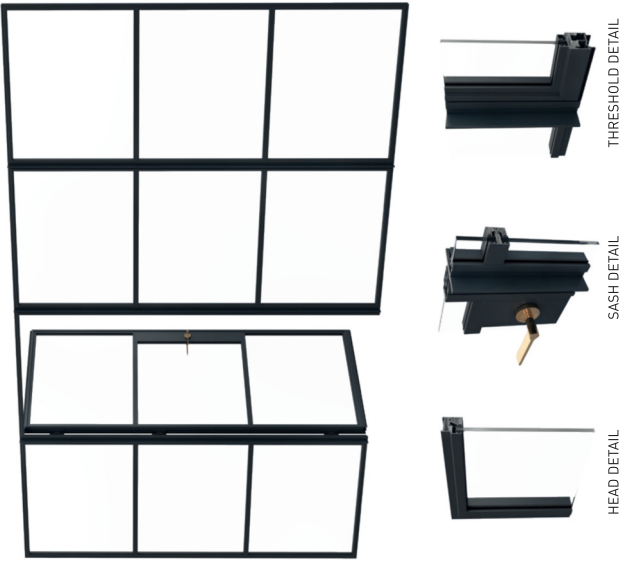

✦ *Designed to divide or delineate both residential and commercial spaces, while at the same time providing an effective acoustic barrier.*

Smart AluSpace Interior Screen DESIGN SOLUTIONS

FIXED SCREEN

SINGLE DOOR

DOUBLE DOOR

PIVOT DOOR

SLIDING DOOR

SLIDING DOUBLE DOOR

OFFSET SINGLE SLIDING DOOR

OFFSET DOUBLE SLIDING DOOR

Pivot Doors

Our pivot door options provides the flexibility to instantly change the way the internal space is configured. Available up to 2 metres wide and with adjustable closers.

DOOR SASH SPECIFICATIONS	
Maximum Width	2000mm
Minimum Width	400mm
Maximum Height	2500mm
Maximum Weight	100kg
Door	Single or double
Glazing	6mm, 8mm or 18mm
Colour	Various powder coating colours available with a 25 year guarantee

Hinged Doors

With a range of width, glazing, hinge and furniture options, our doors can be configured to suit any design theme, from traditional to minimalist and contemporary to industrial.

DOOR SASH SPECIFICATIONS	
Maximum Width	900mm
Minimum Width	400mm
Maximum Height	2200mm
Maximum Weight	60kg
Door	Single or double
Glazing	6mm, 8mm or 18mm
Colour	Various powder coating colours available with a 25 year guarantee