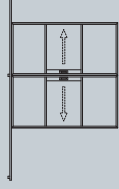

DOUBLE DOOR

PIVOT DOOR

SLIDING DOOR

SLIDING DOUBLE DOOR

OFFSET SINGLE SLIDING DOOR

OFFSET DOUBLE SLIDING DOOR

Pivot Doors

Our pivot door options provides the flexibility to instantly change the way the internal space is configured. Available up to 2 metres wide and with adjustable closers.

DOOR SASH SPECIFICATIONS	
Maximum Width	2000mm
Minimum Width	400mm
Maximum Height	2500mm
Maximum Weight	100kg
Door	Single or double
Glazing	6mm, 8mm or 18mm
Colour	Various powder coating colours available with a 25 year guarantee

Hinged Doors

With a range of width, glazing, hinge and furniture options, our doors can be configured to suit any design theme, from traditional to minimalist and contemporary to industrial.

DOOR SASH SPECIFICATIONS	
Maximum Width	900mm
Minimum Width	400mm
Maximum Height	2200mm
Maximum Weight	60kg
Door	Single or double
Glazing	6mm, 8mm or 18mm
Colour	Various powder coating colours available with a 25 year guarantee