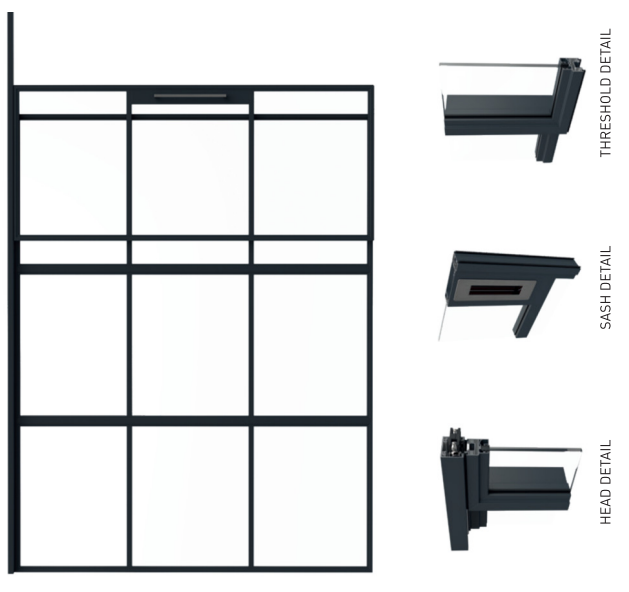

DOUBLE DOOR

PIVOT DOOR

SLIDING DOOR

SLIDING DOUBLE DOOR

OFFSET SINGLE SLIDING DOOR

OFFSET DOUBLE SLIDING DOOR

Pivot Doors

Our pivot door options provides the flexibility to instantly change the way the internal space is configured. Available up to 2 metres wide and with adjustable closers.

DOOR SASH SPECIFICATIONS	
Maximum Width	2000mm
Minimum Width	400mm
Maximum Height	2500mm
Maximum Weight	100kg
Door	Single or double
Glazing	6mm, 8mm or 18mm
Colour	Various powder coating colours available with a 25 year guarantee

Hinged Doors

With a range of width, glazing, hinge and furniture options, our doors can be configured to suit any design theme, from traditional to minimalist and contemporary to industrial.

DOOR SASH SPECIFICATIONS	
Maximum Width	900mm
Minimum Width	400mm
Maximum Height	2200mm
Maximum Weight	60kg
Door	Single or double
Glazing	6mm, 8mm or 18mm
Colour	Various powder coating colours available with a 25 year guarantee

Sliding Doors

Sliding doors provide the option to close or partially open the internal screen, with a choice of a contemporary or vintage rail options to echo the overall design.

DOOR SASH SPECIFICATIONS	
Maximum Width	1200mm
Minimum Width	400mm
Maximum Height	2500mm
Maximum Weight	100kg (min. 250000 313 Bevel)
Door	Single or double
Glazing	6mm, 8mm or 18mm
Colour	Various powder coating colours available with a 25 year guarantee