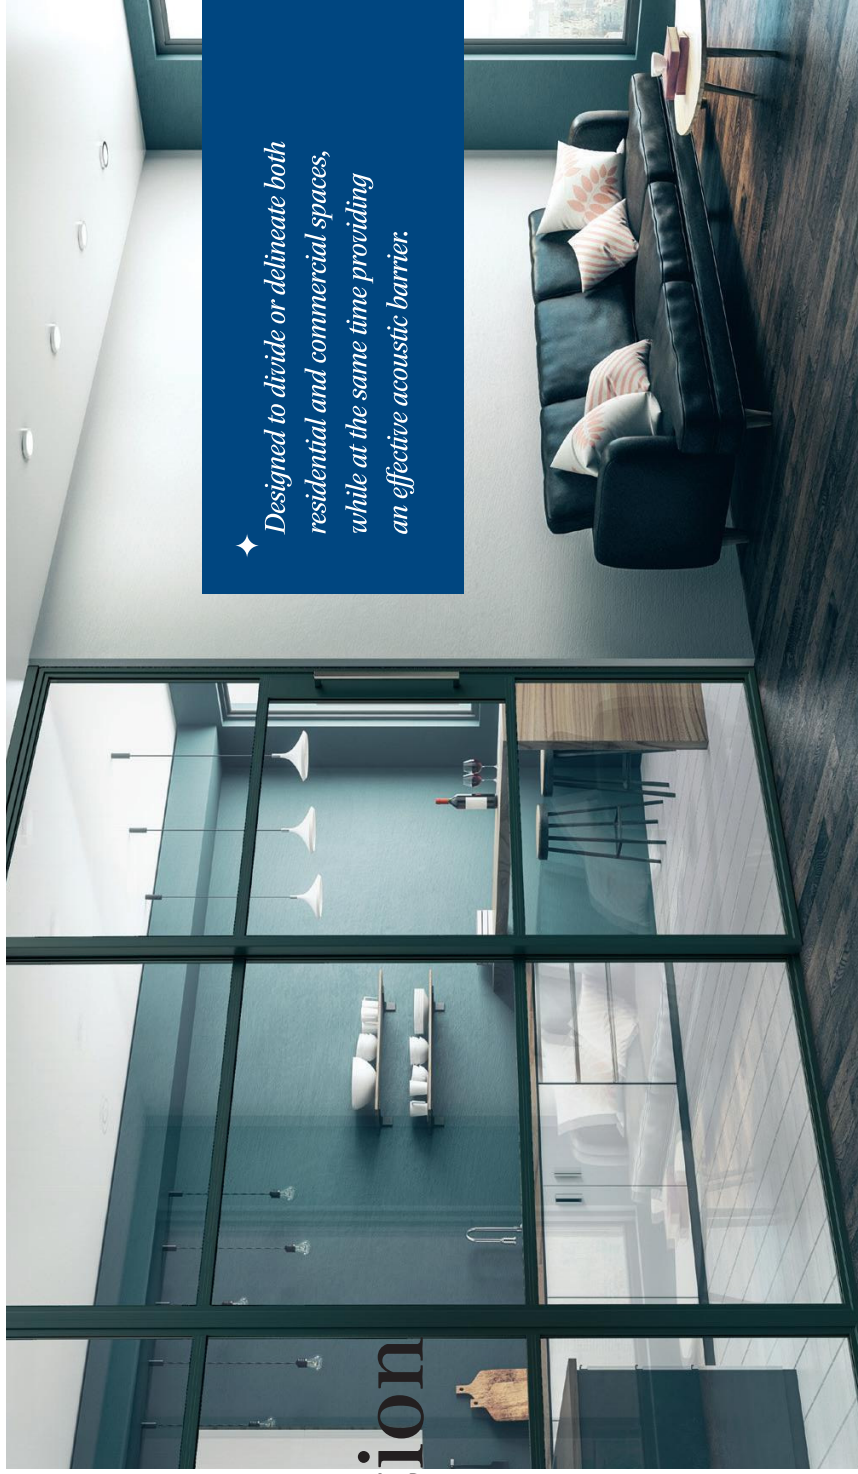

ALU SPACE

INTERIOR SCREEN & DOOR SYSTEM

Creating Living Spaces
Make it Smart

An Appreciation of Space

The Smart AluSpace Interior Screening System features elegant slim lines to create a light and airy interior environment.

Smart AluSpace Screen can be designed to divide or delineate both residential and commercial spaces, while at the same time providing an effective acoustic barrier.

With a choice of hinged single and double doors, as well as pivot and sliding options to accompany the stylish fixed glazed screen, this flexible and versatile system provides almost limitless design options.

✦ *Designed to divide or delineate both residential and commercial spaces, while at the same time providing an effective acoustic barrier.*

Smart AluSpace Interior Screen DESIGN SOLUTIONS

FIXED SCREEN

SINGLE DOOR